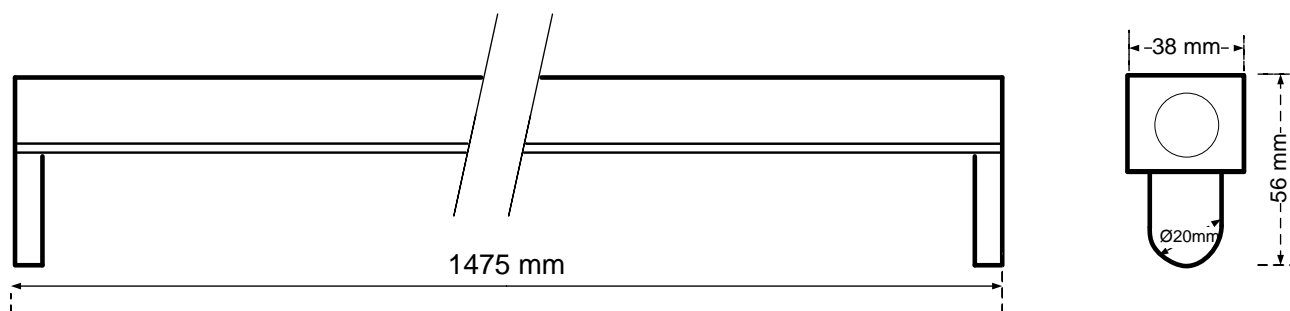

Dimensional Drawing

ELMASCO INDUSTRIES S.A.

Head Office : 44 K. Palama, 14343 N. Chalkidona, Athens, Greece

Production Plant : Ag. Adrianos, 21100 Nafplio, Greece

Email: elmasco@elmasco.eu

Tel : +30 210 2583100

Fax: +30 210 2583107